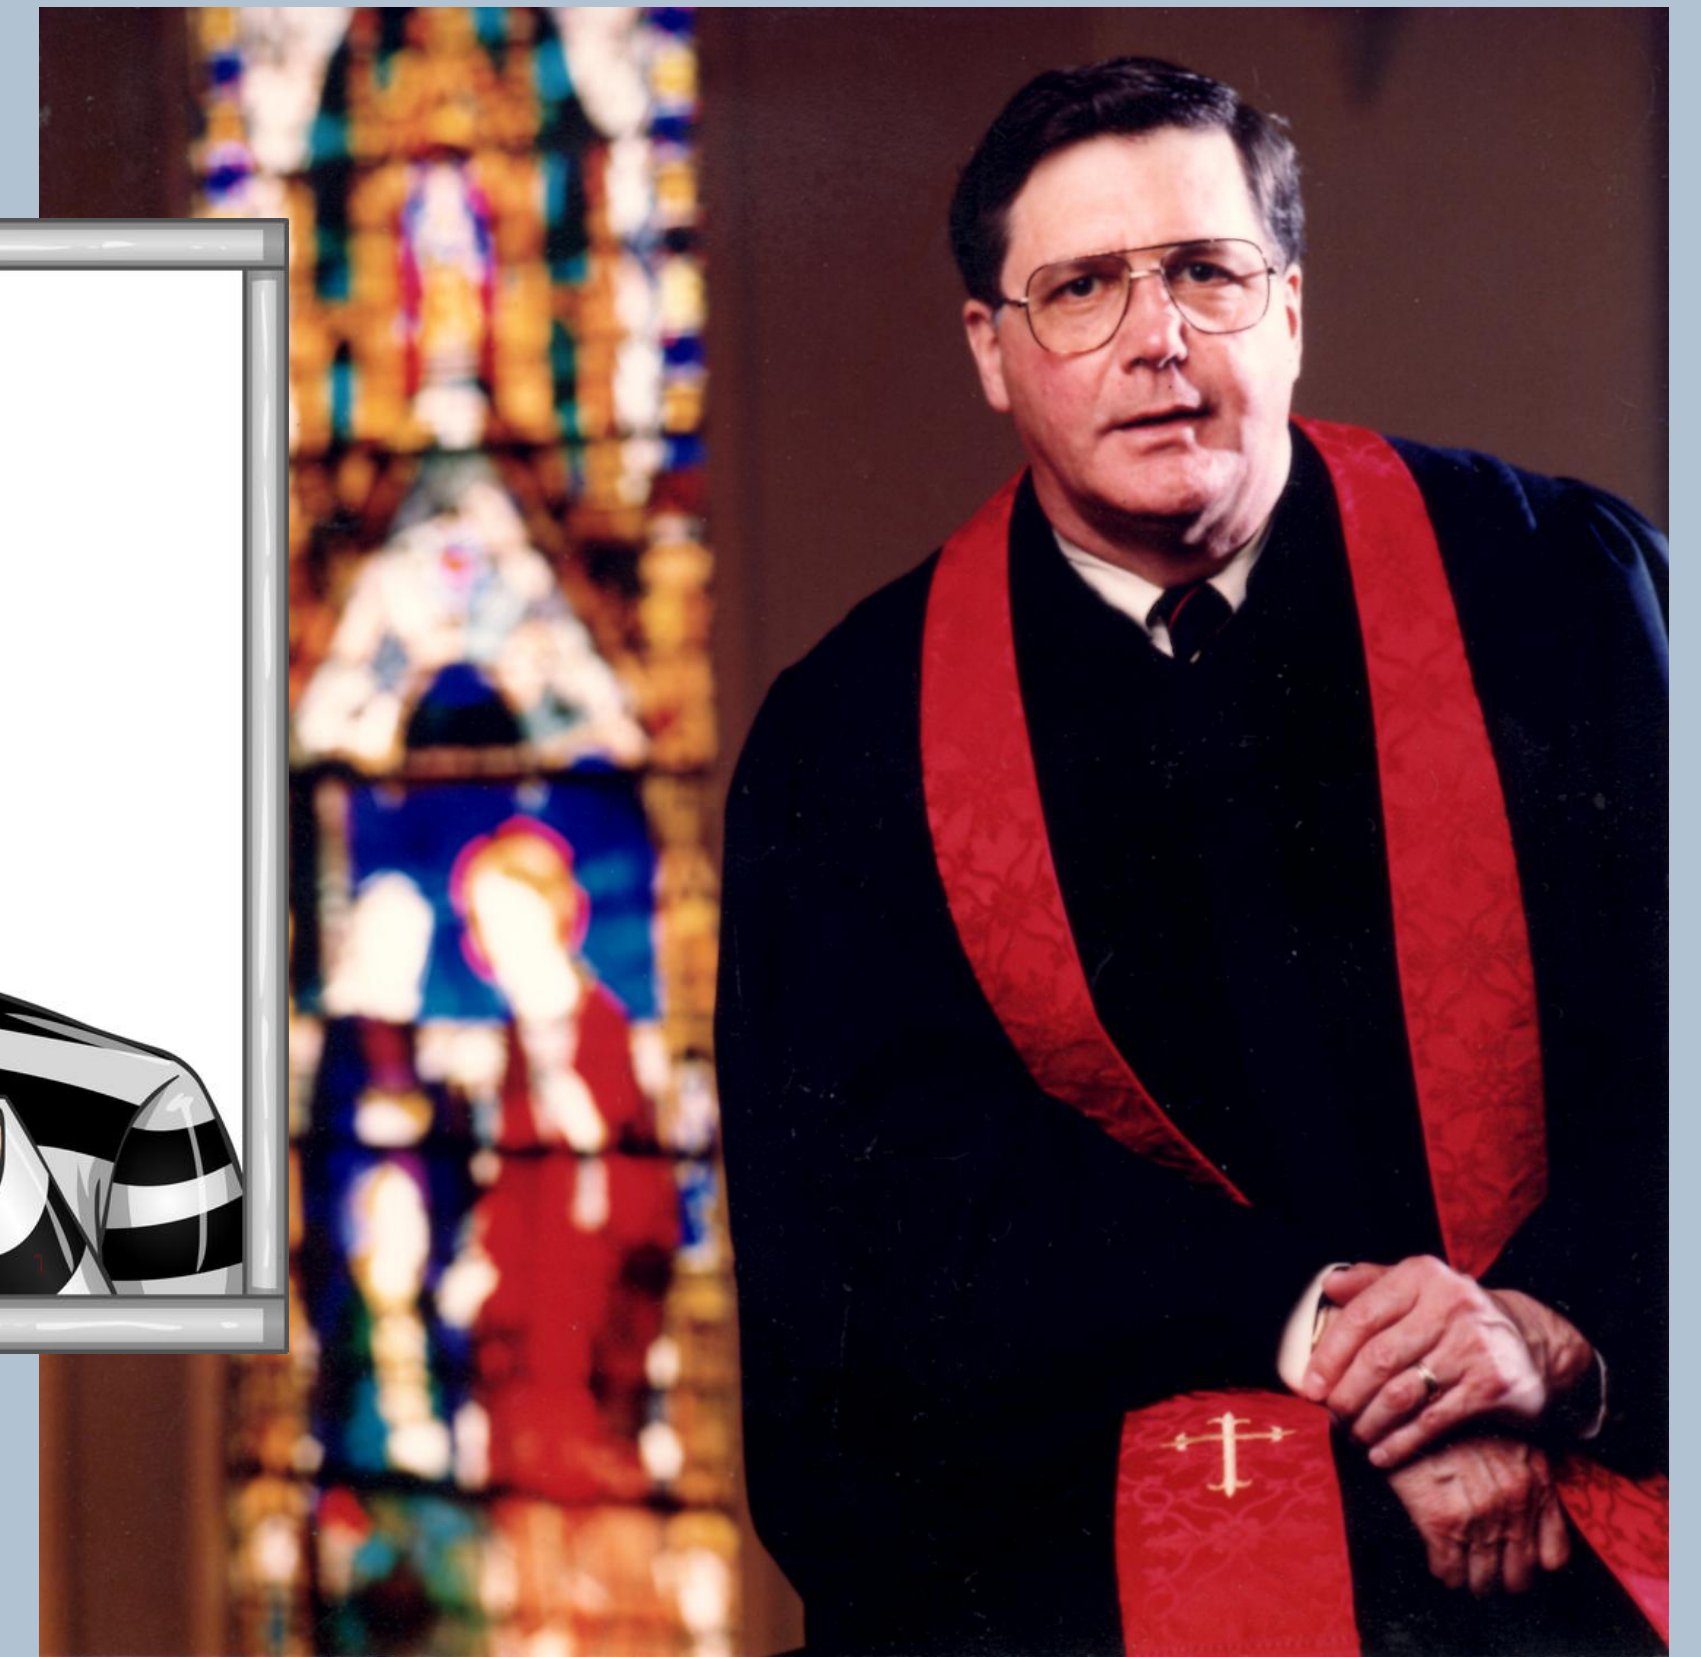

Click to Add a Child

1 Larry Lee Moran 2 Ralph J. Spriggs 3 Ruth Lucille Schweig 5:45 H:29198 ± M:9283 ± W:29200 ±

FROM WATERGATE CONSPIRATOR TO MINISTER

TESTIFYING JUNE 1973

**SOME JAIL
TIME
(7 MONTHS)**