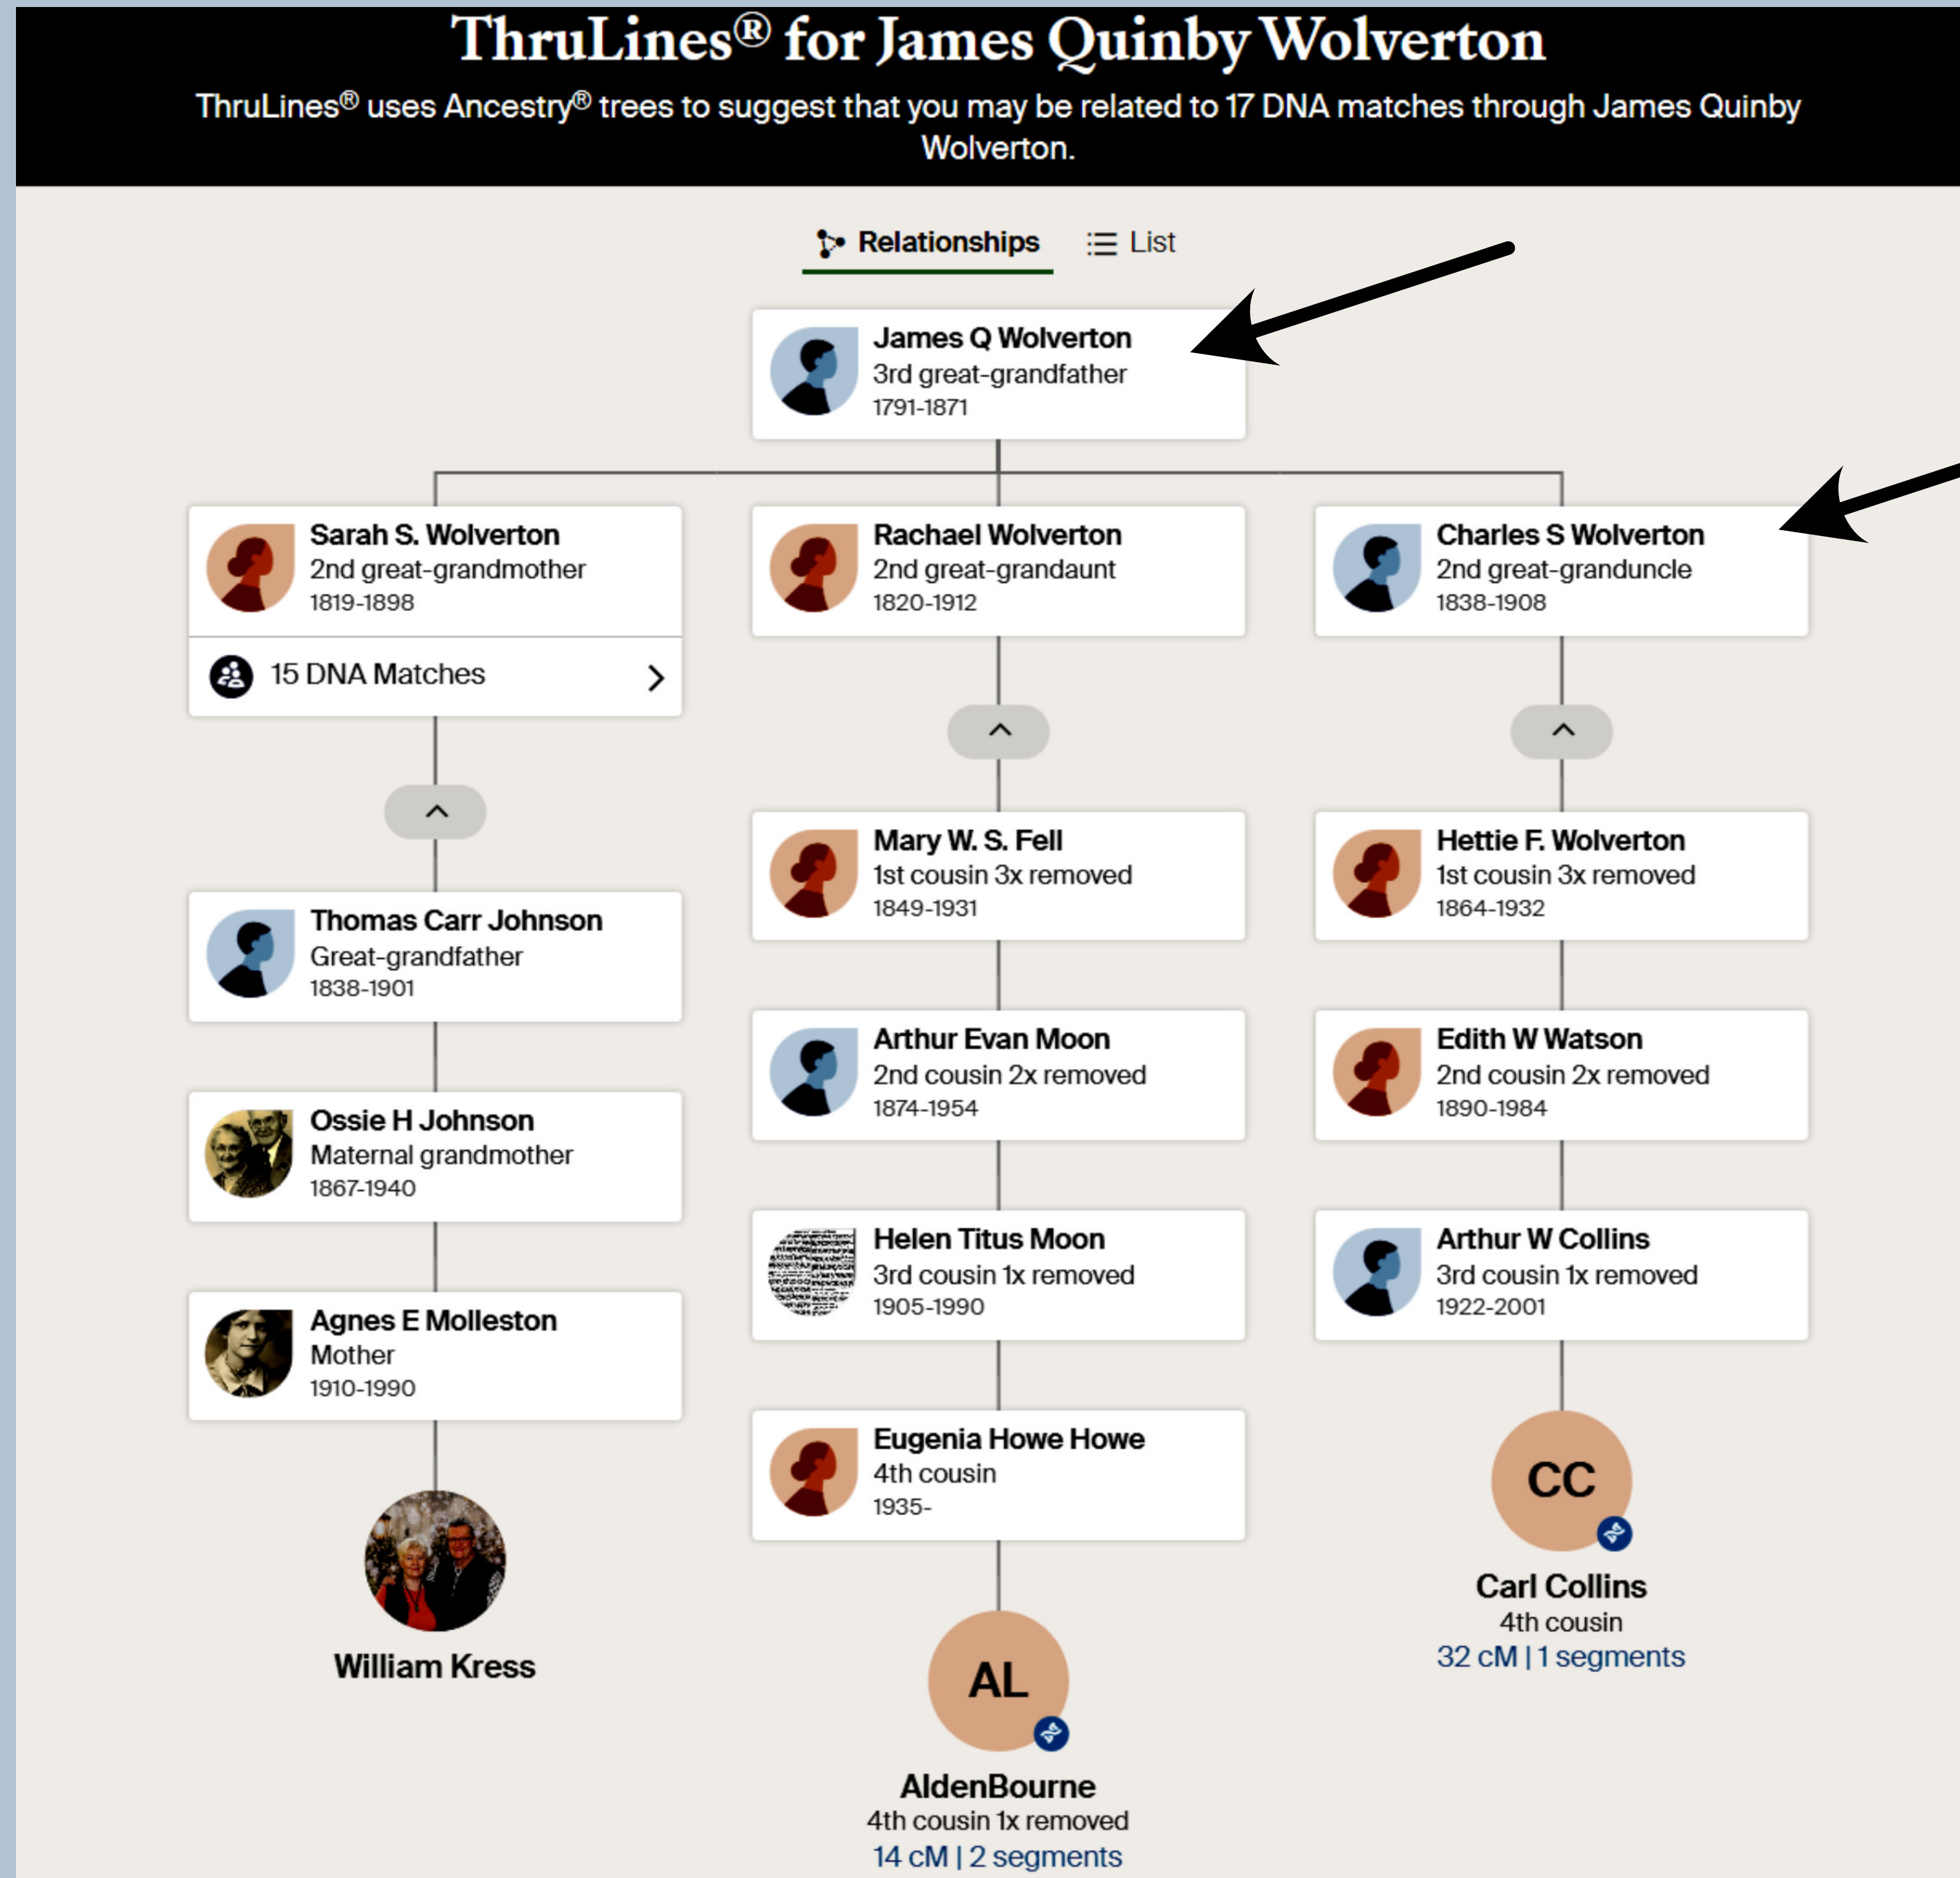

■ Nevin [redacted] Quise, 18, of Westover, Clearfield County, charged on Jan. 23 by Indiana Borough police with DUI and one summary traffic offense at 2:11 a.m.

GOAL: FIND AND VERIFY COMMON ANCESTORS

My ancestry.com tree: 2,510 people.

Filter by: Unviewed **Common ancestors** Messaged Notes Trees Shared DNA Groups Search | Sort

Reset filters

Close Family

	Tiffany Campbell Niece 1,505 cM 22% shared DNA Both sides	Public linked tree 2,904 People Common ancestor	View match
Y-Molleston: Judith Evelyn Kress + Arthur Campbell -> Tiffany = Niece			
	Aiden Check Grandnephew 1,088 cM 16% shared DNA Both sides	Public linked tree 5 People Common ancestor	View match
Y-Molleston: Judith Evelyn Kress + Arthur John Campbell -> Heather Lee Campbell + Michael E. Checkk -> Aiden Checkk			
	April Maddox 1st cousin 1x removed 404 cM 6% shared DNA Maternal side	Public linked tree 5,537 People Common ancestor	View match
Y-Molleston: AJC, William Josiah + Osie Johnson + Oliver Thomson Cunnings -> Edward Russel Cunnings -> April Joy Cunnings https://www.ancestry.com/family-tree/tree/58132222/family/familyview?cfpid=34031020083&dtid=100			
	Barbara McWilliams 1st cousin 2x removed 241 cM 3% shared DNA Maternal side	Public linked tree 25 People Common ancestor	View match
Y-Molleston: BMcW, Mary Johnson Molleston + William Henry Luckock -> Raymond John McWilliams -> Barbara McWilliams			
	Luanne Rhoades 1st cousin 1x removed 232 cM 3% shared DNA Maternal side	Private linked tree 442 People Common ancestor	View match
Y-Molleston: Robert Wesley Starr (1927-1975) and Betty June Luckock (1928-) Starr/Rhoades Family Tree, Luanne Rhoades https://www.ancestry.com/family-tree/tree/157077023/family/familyview?cfpid=252065108564			

THRULINES
ONE TOOL TO
VERIFY
ANCESTORS

NEXT BRANCH

LEGACY FAMILY TREE - FAMILY VIEW

Legacy Home **Family** Pedigree Descendant Chronology Index

Parents

Pvt. John Baker Wolverton (1755-1837)+
Rachel Warford Quinby (1753-1842)+