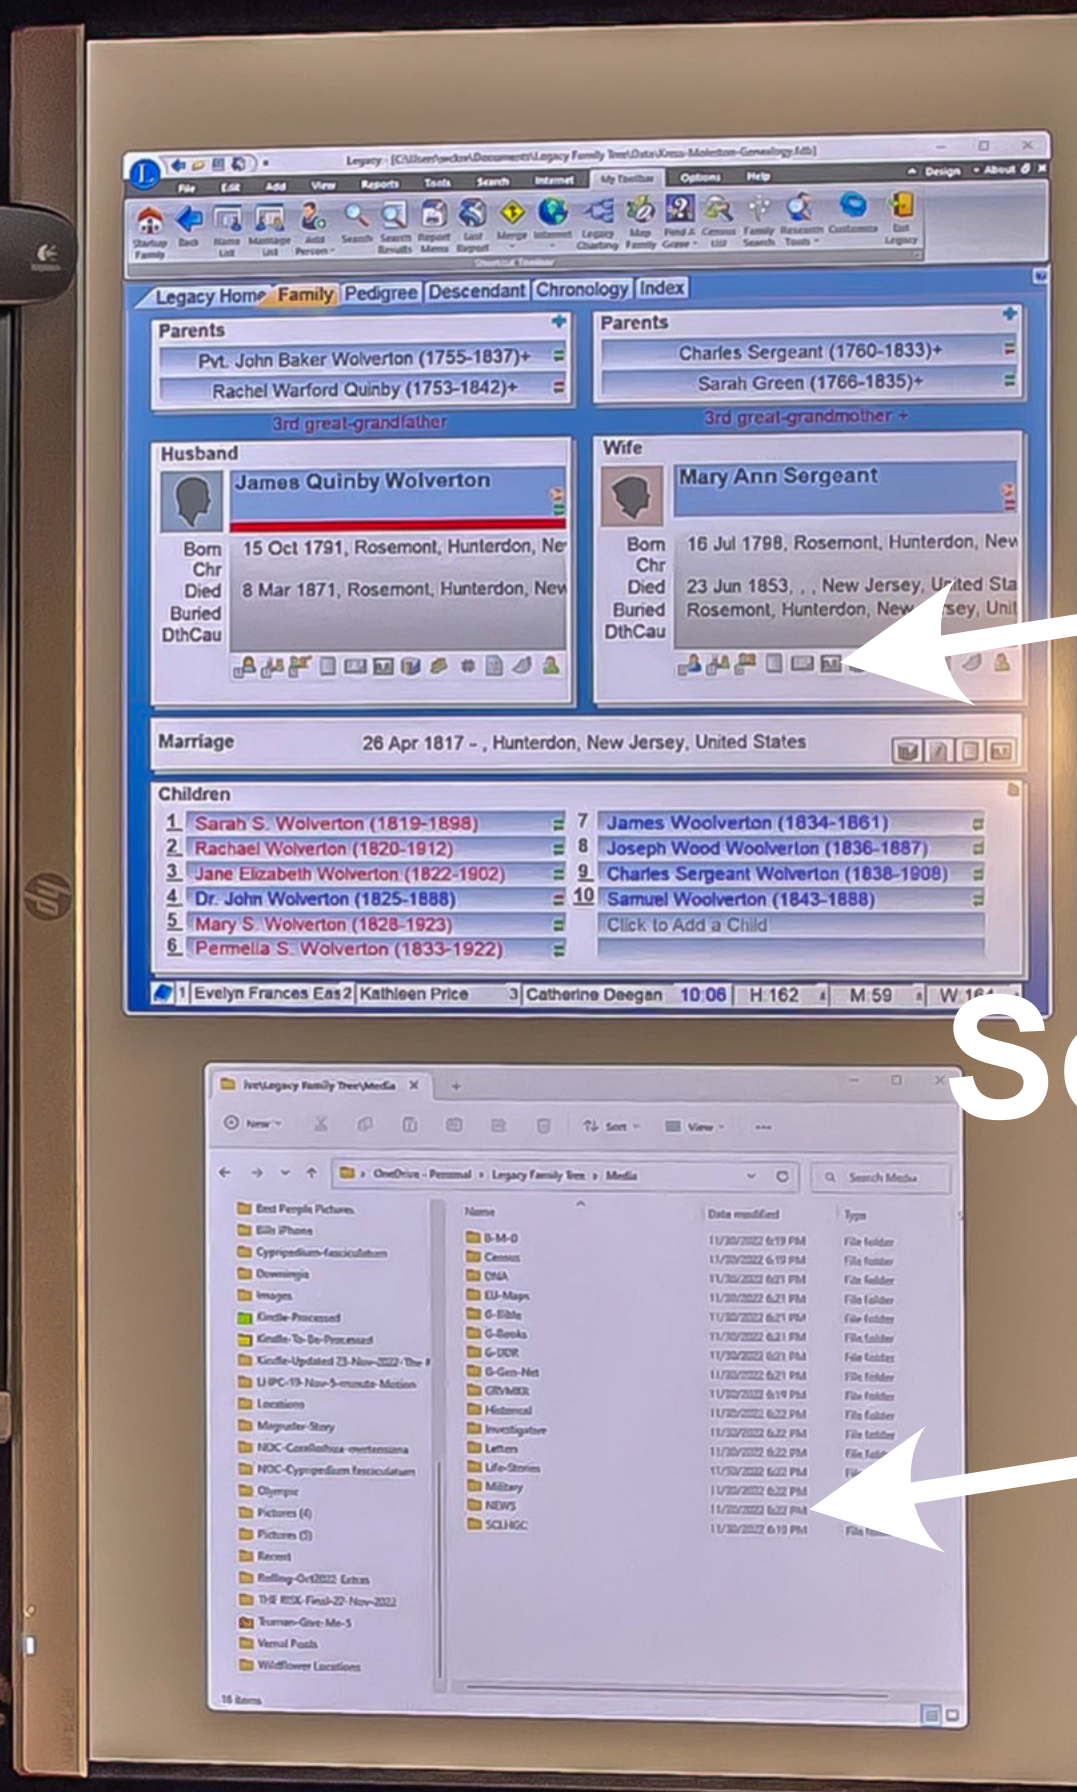

I FOUND MY 3RD COUSIN ONCE REMOVED

BILL KRESS

I FOUND MY 3RD COUSIN ONCE REMOVED

**OH YEAH...HE WAS A WATERGATE
BURGLAR**

BILL KRESS

How I Work

ANCESTRY WINDOWS

LEGACY FAMILY TREE