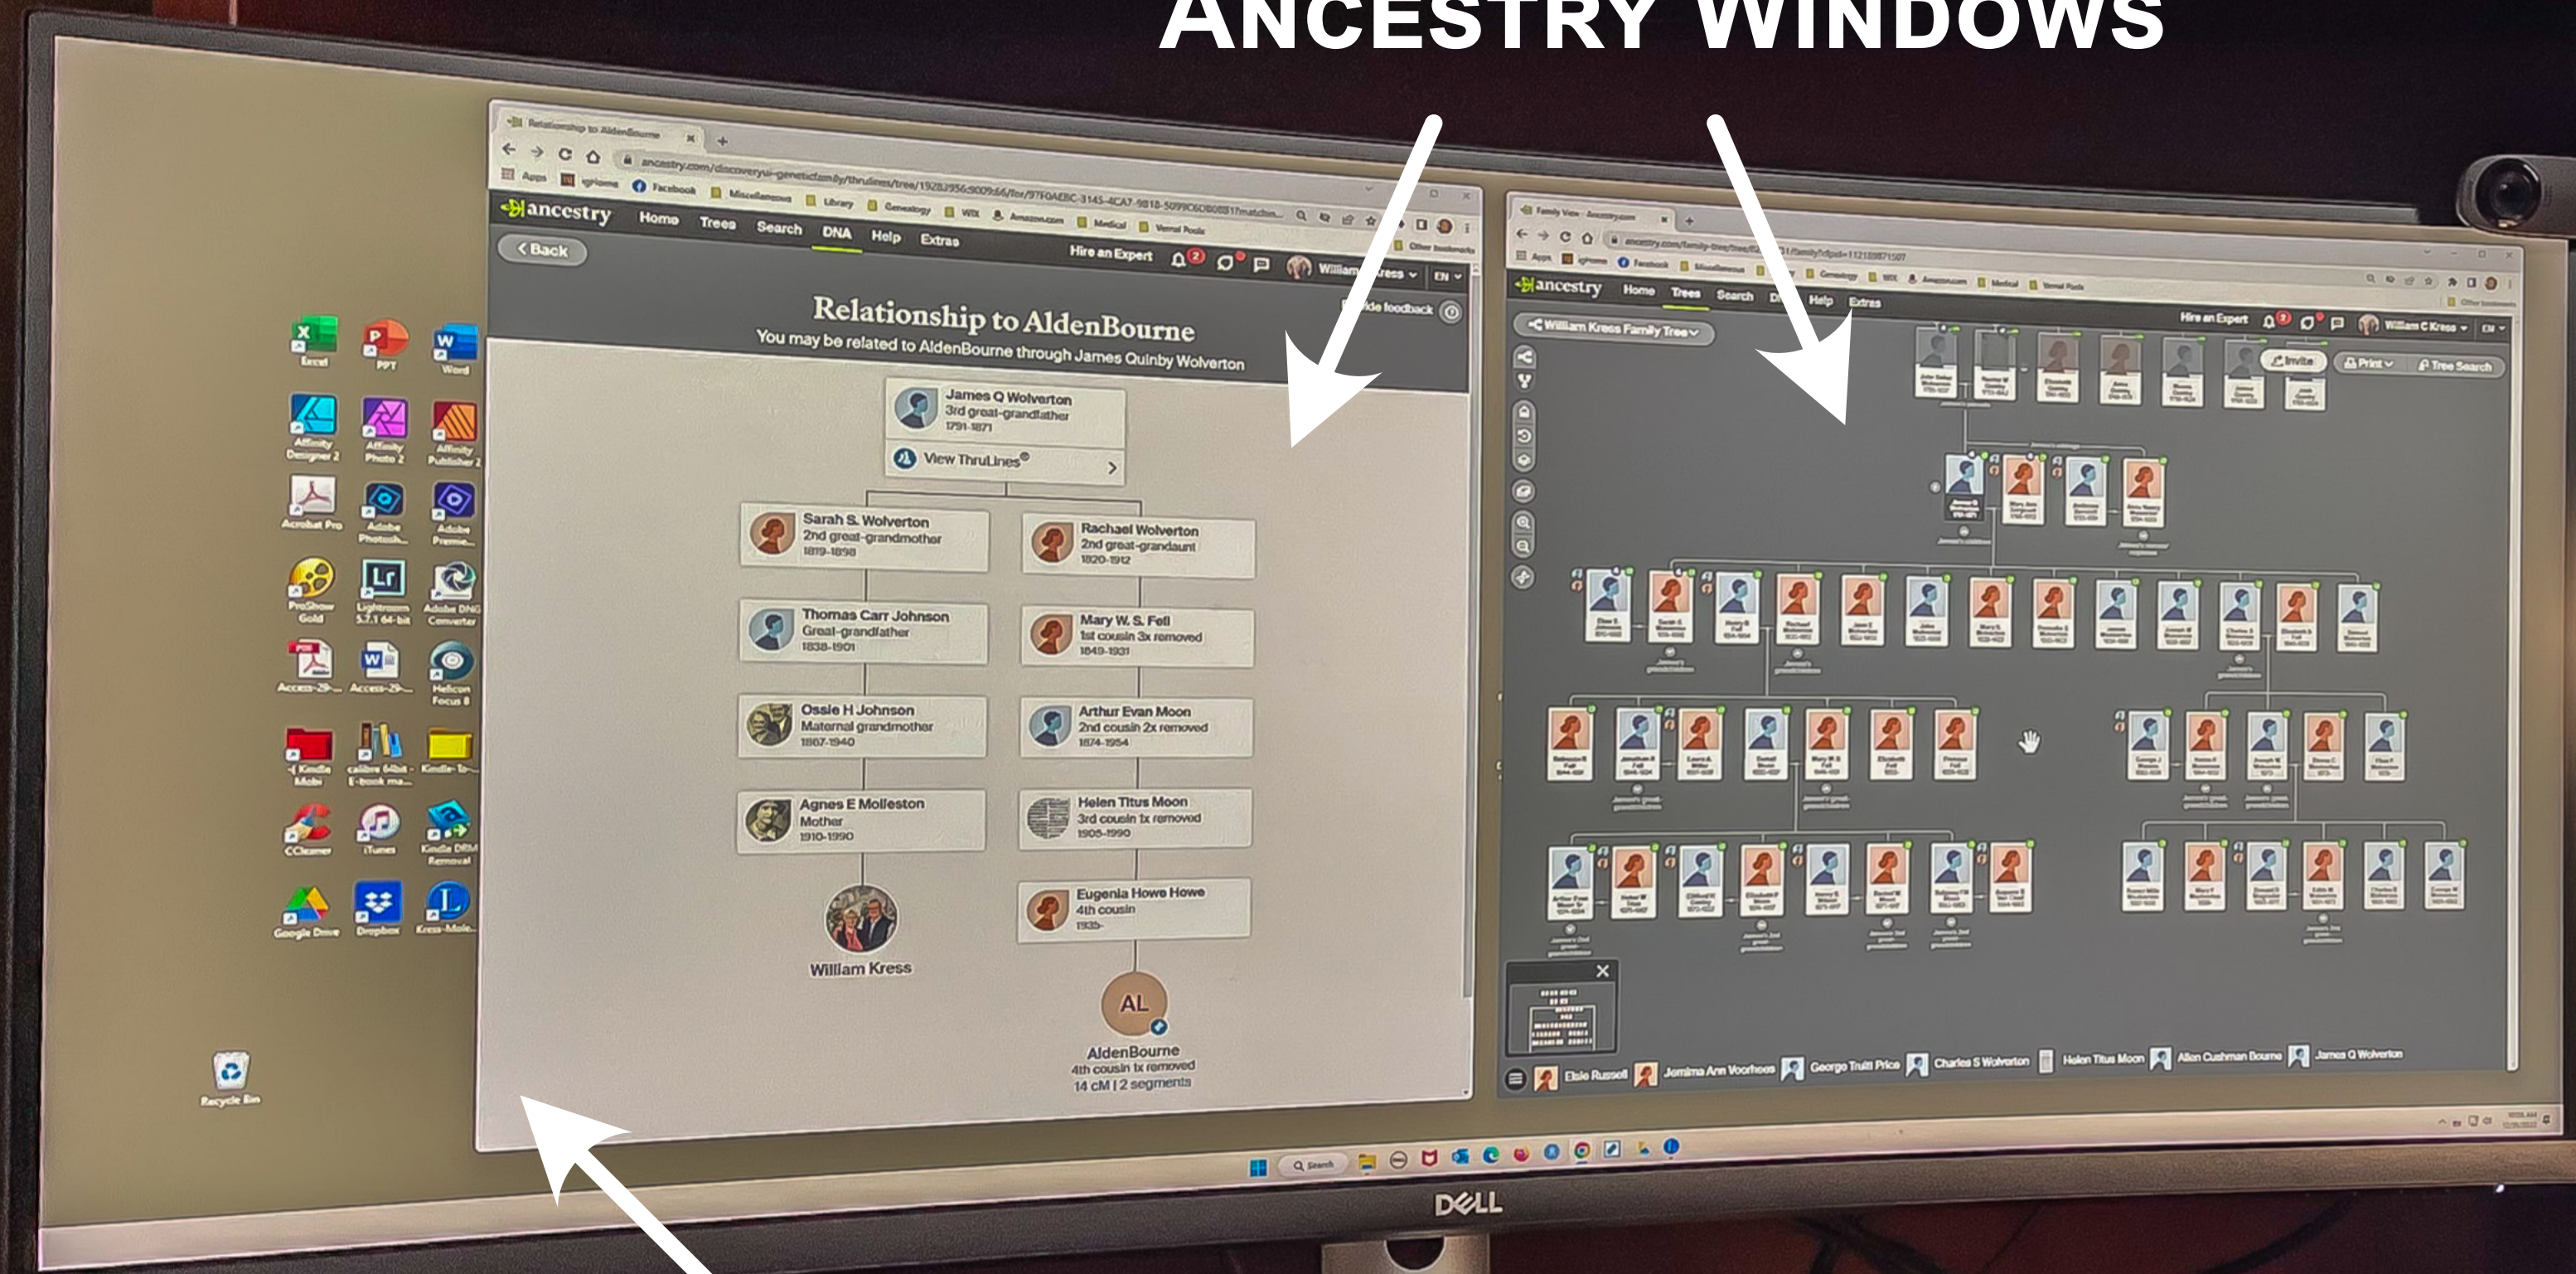

I FOUND MY 3RD COUSIN ONCE REMOVED

BILL KRESS

I FOUND MY 3RD COUSIN ONCE REMOVED

**OH YEAH...HE WAS A WATERGATE
BURGLAR**

BILL KRESS

How I Work

ANCESTRY WINDOWS

LEGACY FAMILY TREE