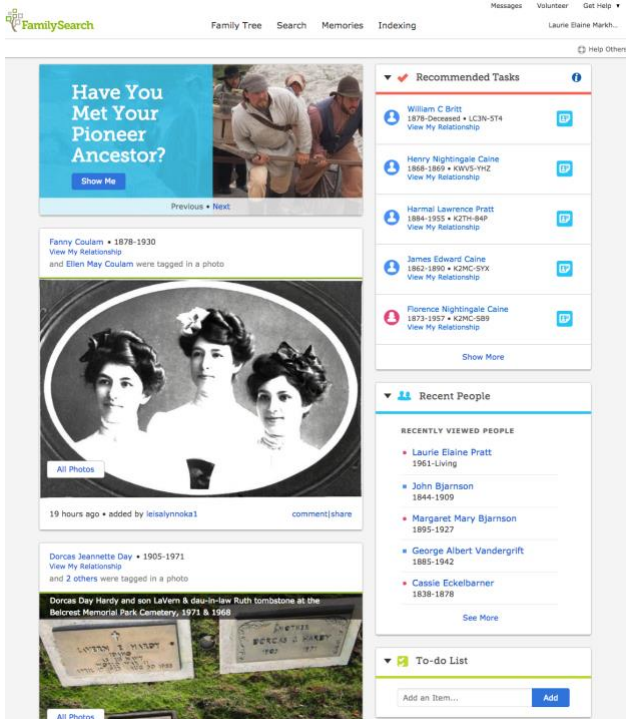

# FamilySearch.org

## One World Tree

**FS Goal: Discover, Gather and Connect Family; Past, Present and Future.**

- \*The new personalized homepage
- \*Fun ways to connect with your ancestors
- \*Personalized to do lists
- \* You can see the latest photos and stories attached to anyone on your family tree from 'Memories.'
- \*See and add new sources straight from the homepage.